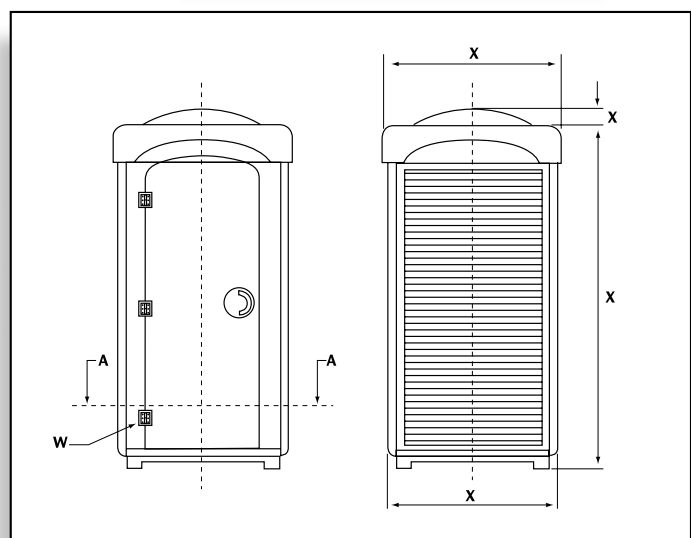

The standard set of "Aquaroom" AMTC includes a sink, a washbasin, a paper-hold, a hook for handbags and clothes, a latch with "Close/Open" indication and a handle.

Additionally "Aquaroom" AMTC are equipped with lightning and heating systems, a towel-hold, a mirror, a dispenser for liquid soap. Upon the consumer's request "Aquaroom" AMTC can be manufactured in any color spectrum. It is possible to place the company's logo and address on the side walls and on the door.

The Toilet Cabins are made of strong polyethylene of foreign make, resistant to temperature difference from $-40_{\circ}$ to $+60_{\circ}$ that allow using them both in areas of hot climate and in the regions of Far North.

Special additives to the polyethylene make these cabins resistant to direct UV sunlight impact. "Aquaroom" cabins are lightweight that simplifies the issue of their transportation both in assembled and disassembled form.

All deodorant and disinfecting liquids for toilet cabins you can purchase at "Aquatech" representative office.