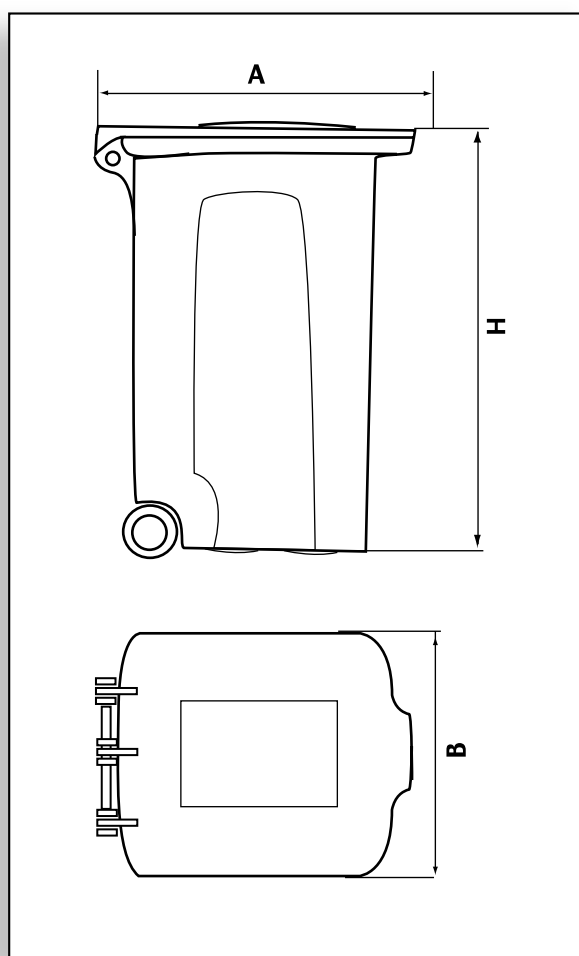

**AQUABOX garbage container** is a reliable, stable and easy for use. It is made of high strength polyethylene, resistant to admissible temperature differences from  $-40$  to  $+60$  C.

Two wheels, located in the base of the container, make it easy to transport. Skillfully made lid with the seal allows to close the container and to avoid leakage of unpleasant odor.

Name	Height H, mm	Width (A), mm	Depth (B), mm	Capacity,l
Garbage container	1200	630	660	240